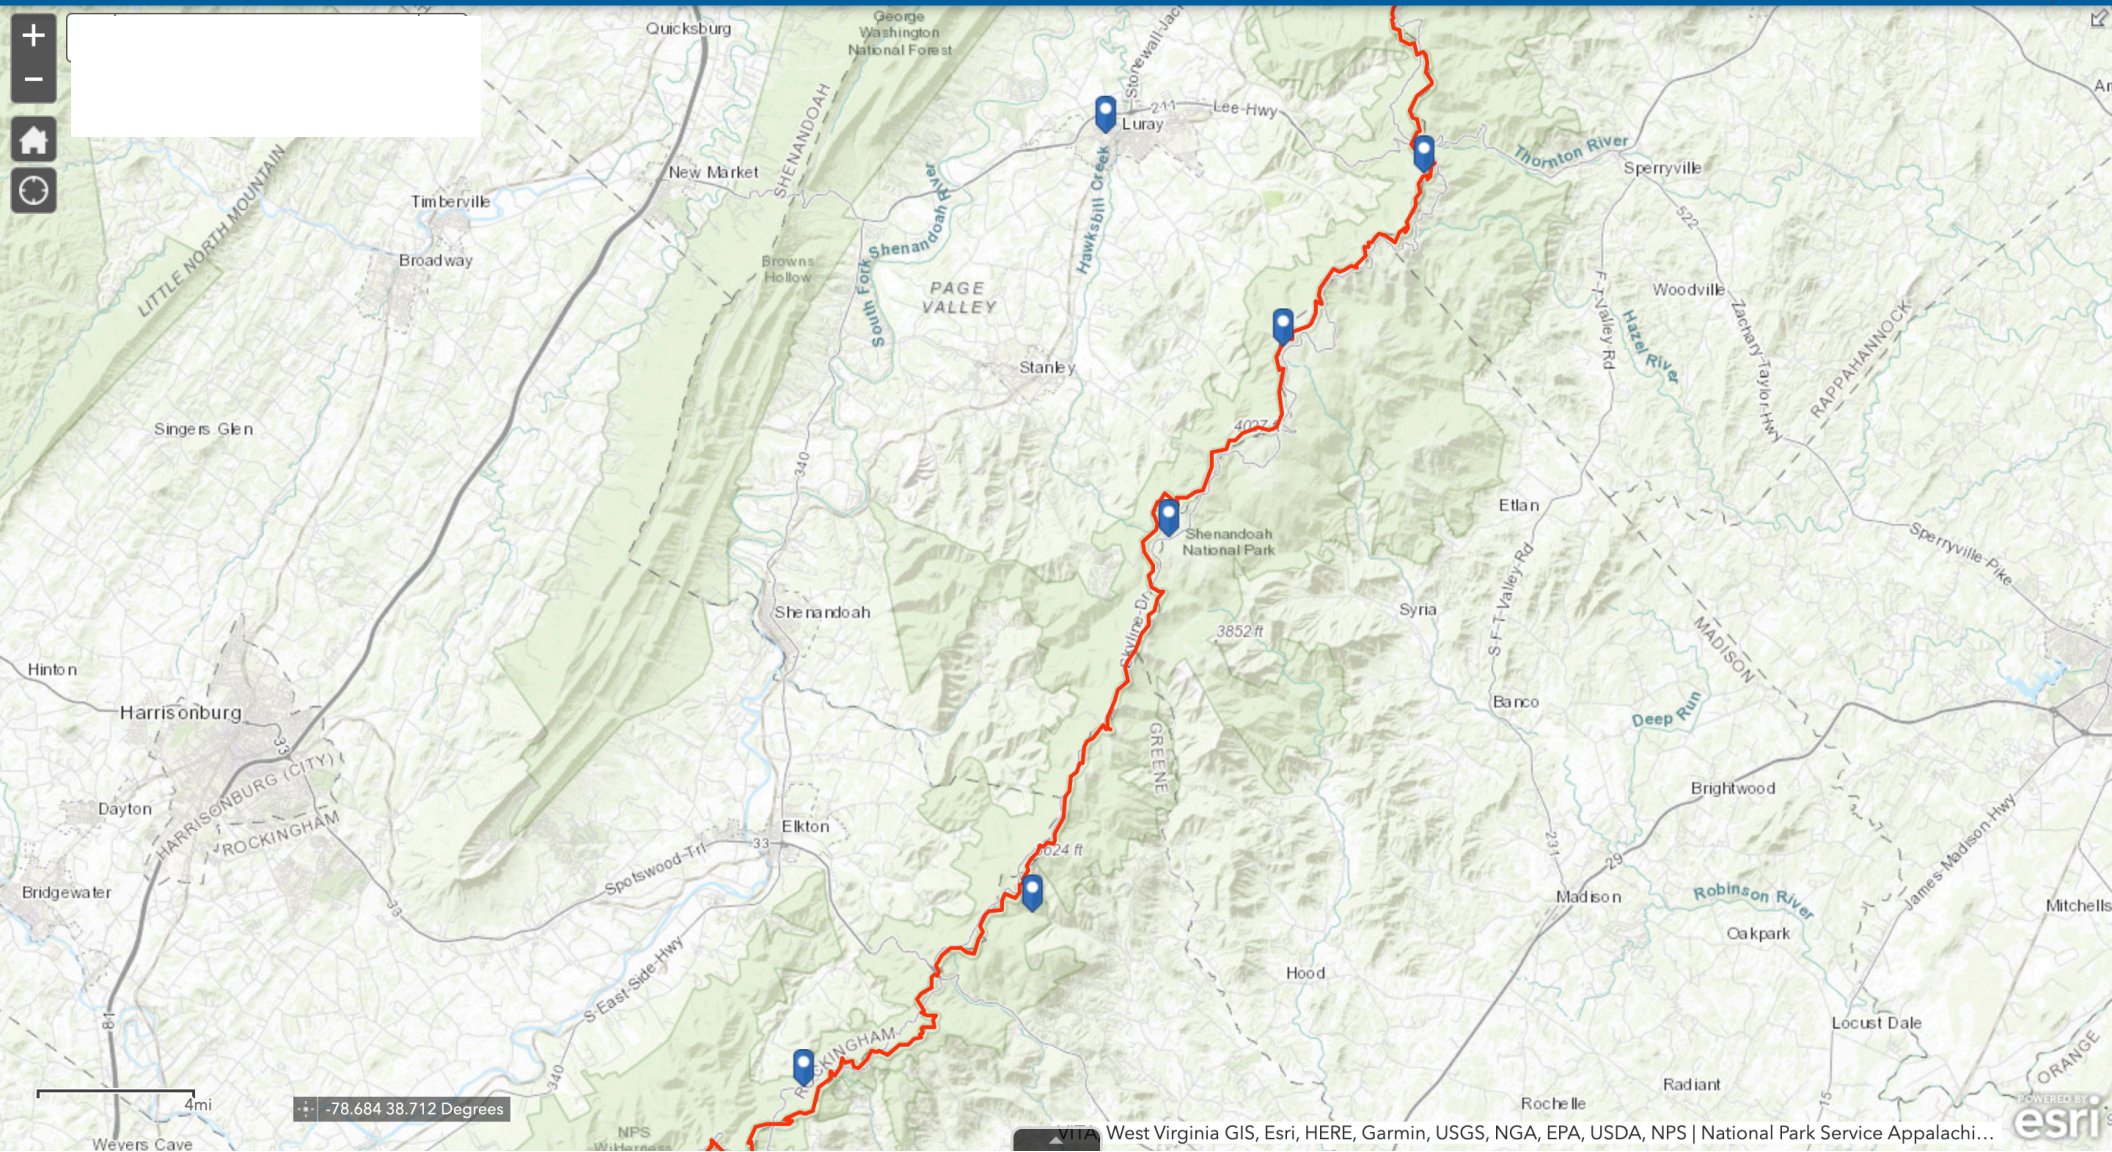

# Adventures in Good Company

## Hiking Lodge to Lodge on the Appalachian Trail

Appalachian Trail Map

-78.684 38.712 Degrees